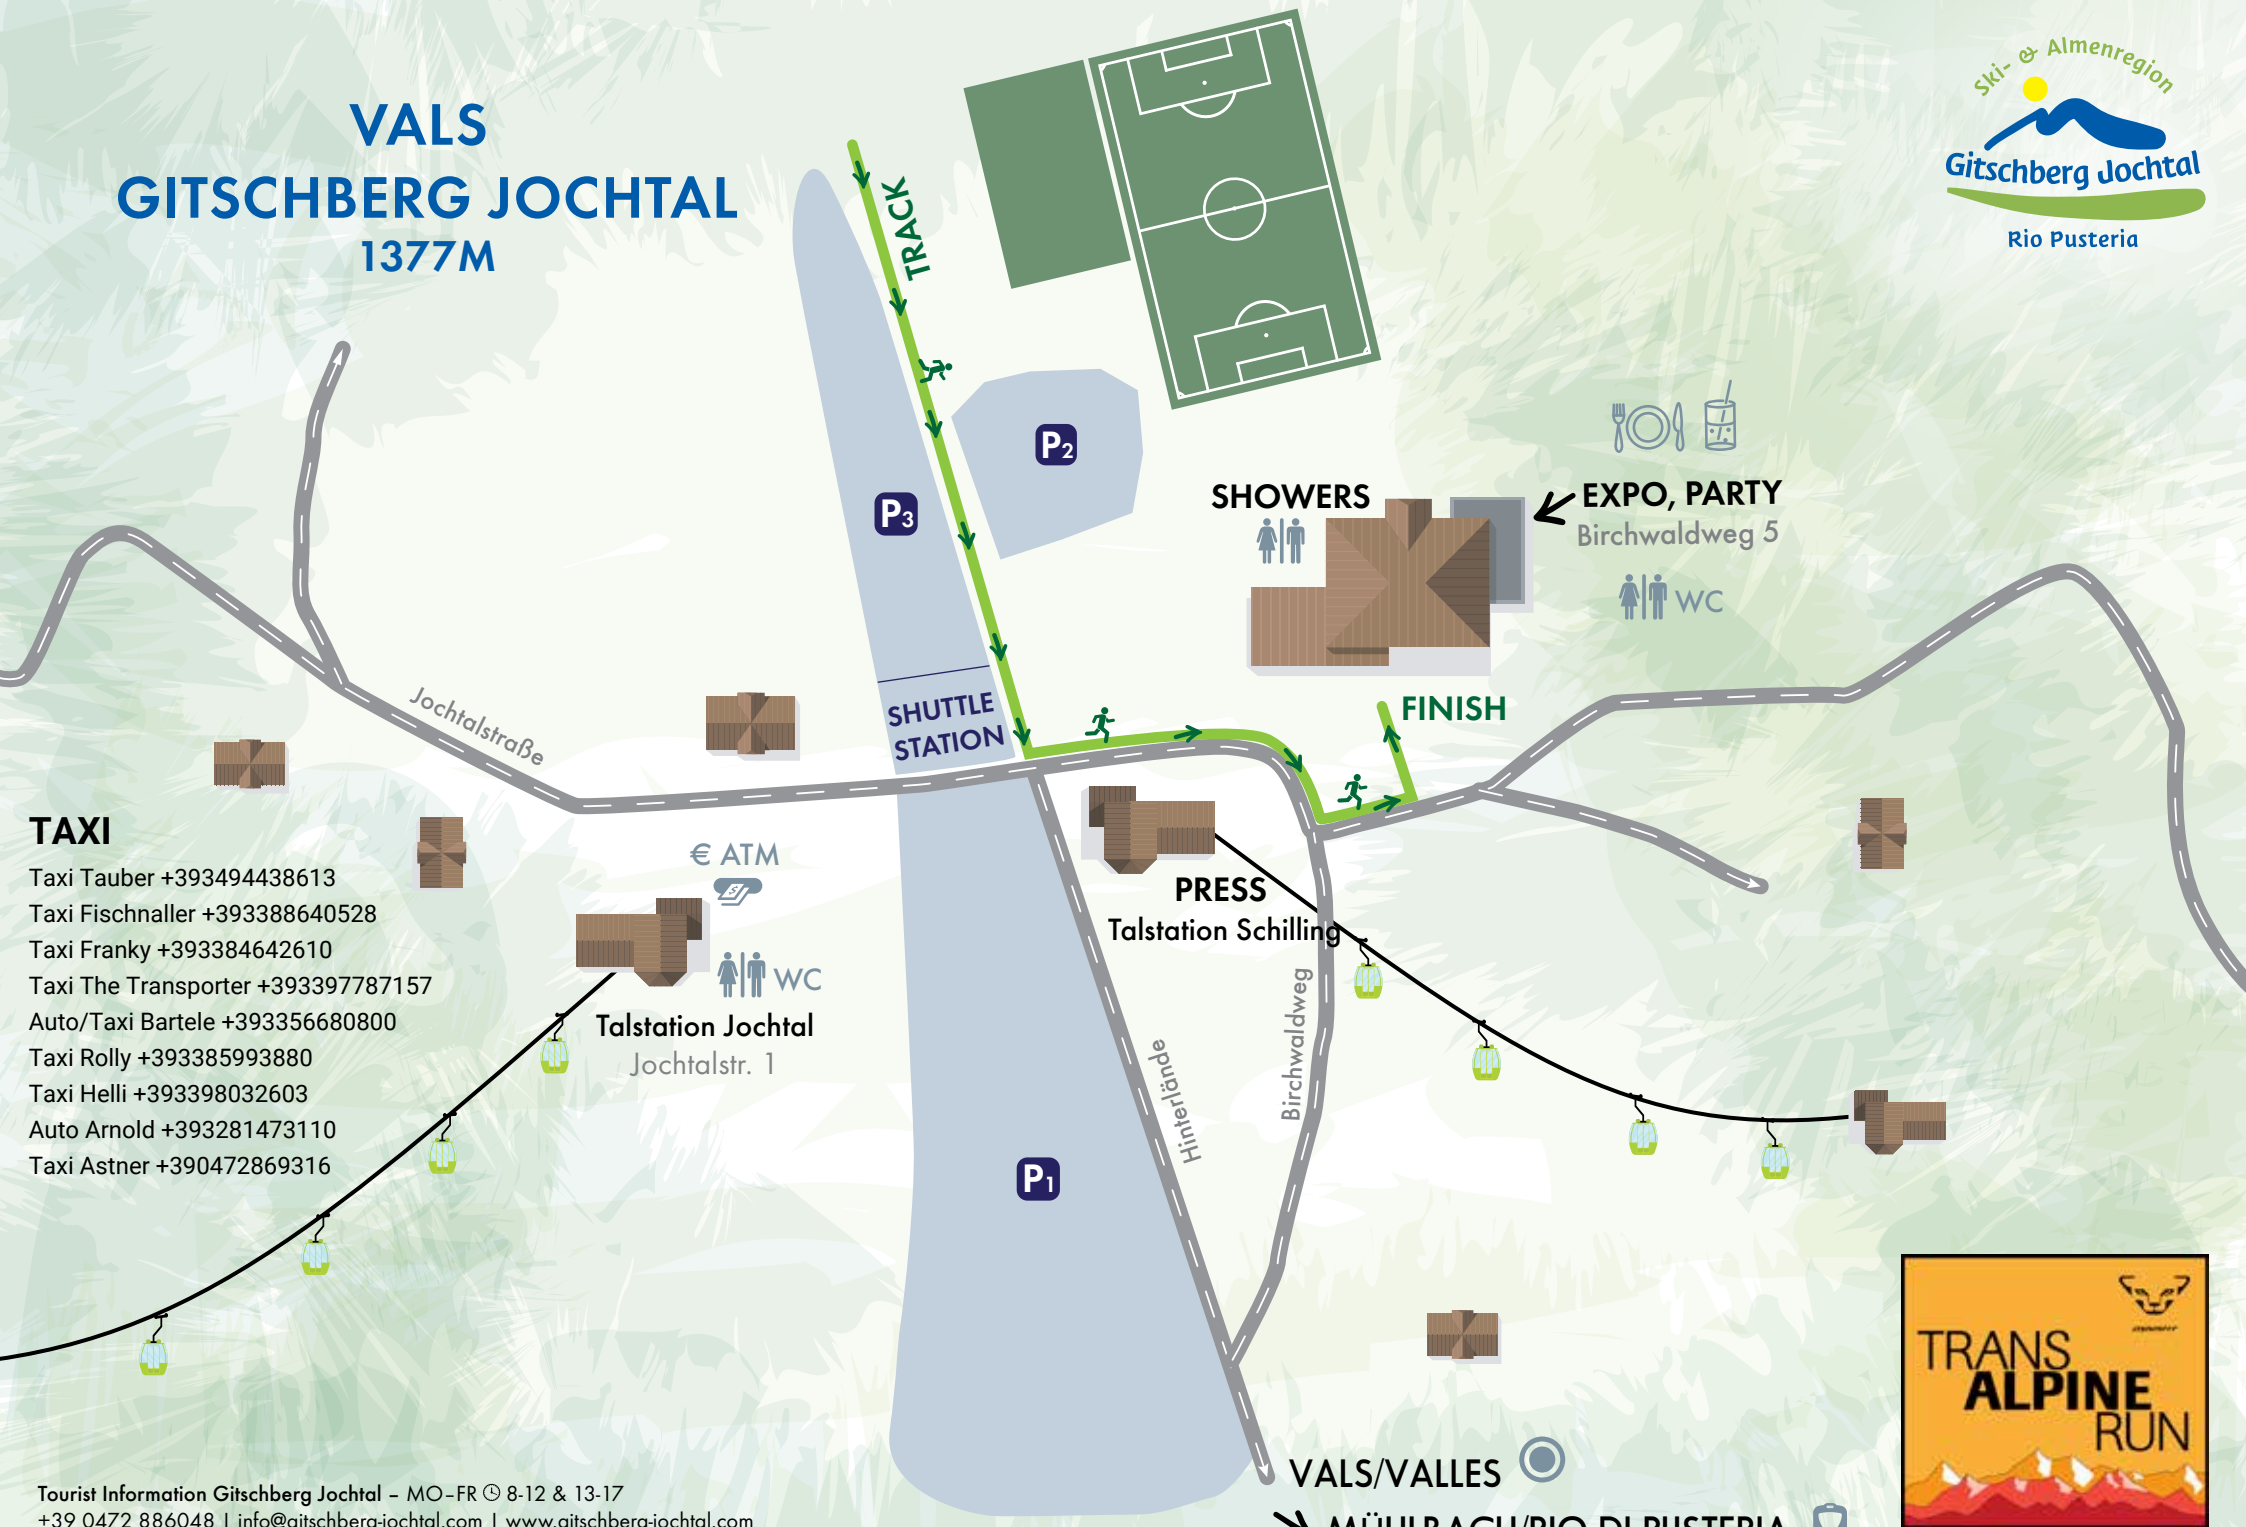

# VALS GITSCHBERG JOCHTAL 1377M

## TAXI

- Taxi Tauber +393494438613
- Taxi Fischnaller +393388640528
- Taxi Franky +393384642610
- Taxi The Transporter +393397787157
- Auto/Taxi Bartele +393356680800
- Taxi Rolly +393385993880
- Taxi Helli +393398032603
- Auto Arnold +393281473110
- Taxi Astner +390472869316