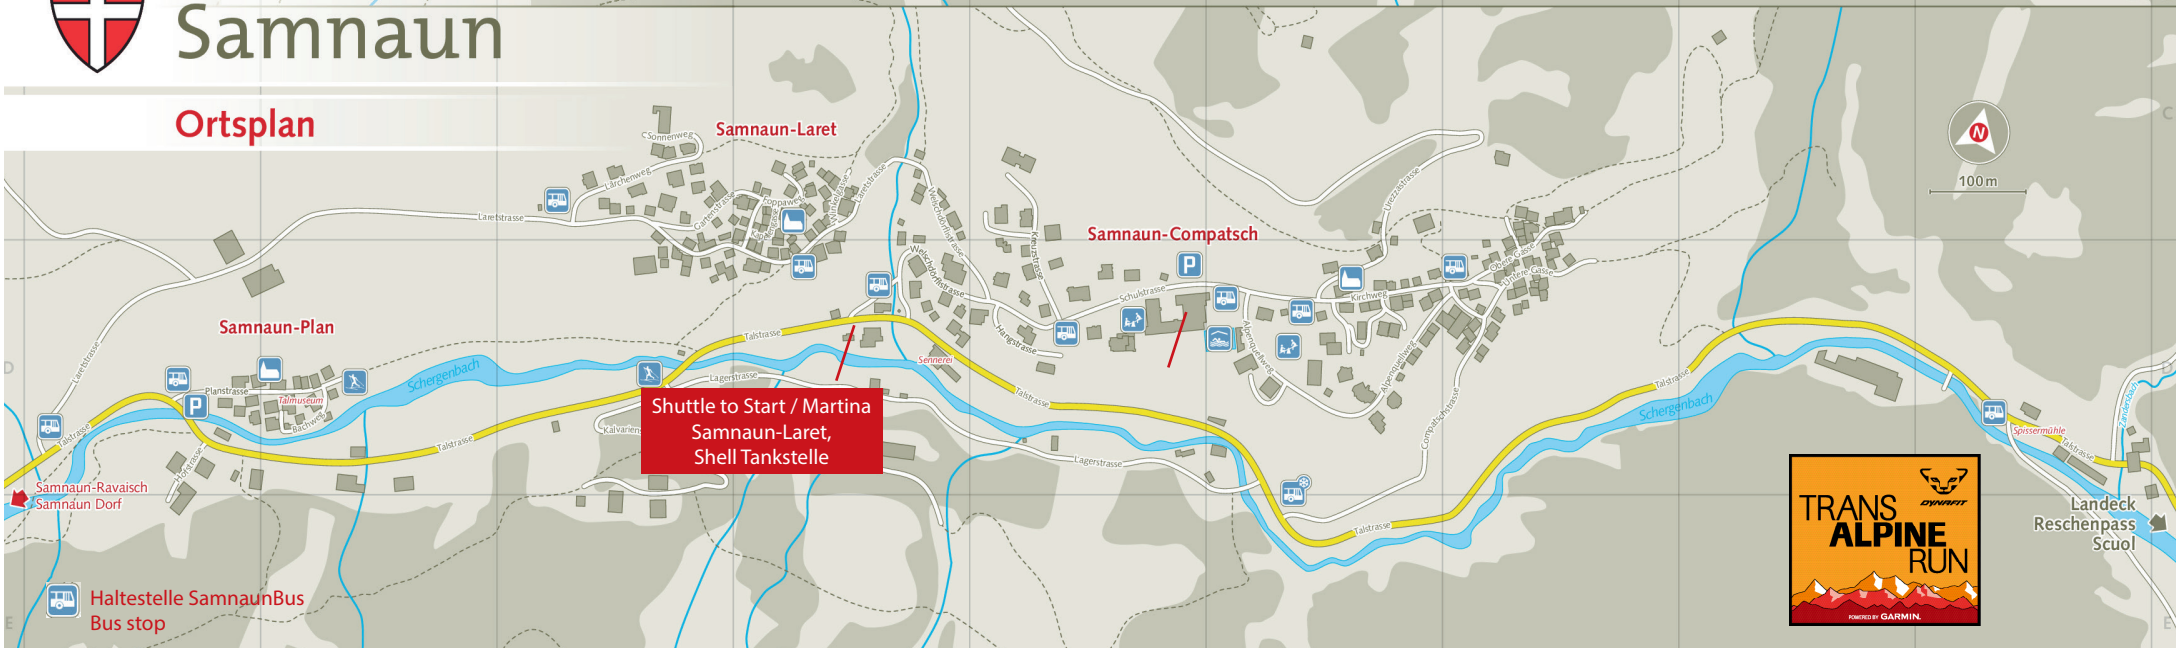

Gemeinde  
**Samnaun**

**Ortsplan**

Landeck  
Reschenpass  
Schul

# Transalpine Run Samnaun 2024 - Bus Schedule

## NEW | Shuttle to Start / Martina– 12.9.2024

<b>Samnaun Dorf, Parkplatz Riva</b>	<b>7 Uhr</b>	Hotel Bergsonne, Hotel Chesa Grischuna, Chasa Castello, Chasa Nova, Alouette, Madlaina, Pension Piz Ot, Hotel Camona, Hotel Des Alpes, Panorama Samnaun, Hotel Muttler, Wellnesshotel Engadin, Chasa Montana, Chalet Silvretta, Hotel Nevada, Hotel Post, Hotel Samnaunerhof
<b>Samnaun-Ravaisch, Abzweigung</b>	<b>7 Uhr</b>	Aurora, Alvetern, Astoria, Smart Hotel, Camping Resort Samnaun, Soldanella
<b>Samnaun-Laret, Shell Tankstelle</b>	<b>7 Uhr</b>	Hotel Soliva, Hotel Romantica, Hotel Edi, Lischana

Outdoor Physio team ab 6 Uhr an den jeweiligen Haltestelle | Outdoor Physio team from 6 a.m. at the respective stops  
 Medical Crew am Ziel Samnaun Dorf, Parkplatz Riva, zusätzlich am Start in Martina | Medical crew at the finish in Samnaun village, Riva parking lot | Additionally at the start in Martina